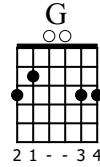

Shake It Off

♩ = 80

Am C G G

First line of guitar tablature showing Am, C, G, and G chords. The Am section has a 4/4 time signature. The Am chord is played with notes 0, 1, 2, 2, 0 on strings 1-5. The C chord has notes 0, 1, 2, 3 on strings 1-4. The G chord has notes 3, 3, 0, 0, 2, 3 on strings 1-6.

Am C

Second line of guitar tablature showing Am and C chords. The Am section has notes 0, 1, 2, 2, 0 on strings 1-5. The C section has notes 0, 1, 2, 3 on strings 1-4. Rhythmic notation includes quarter notes, eighth notes, and rests.

G G

Third line of guitar tablature showing G chords. The G chord has notes 3, 3, 0, 0, 2, 3 on strings 1-6. Rhythmic notation includes quarter notes, eighth notes, and rests.