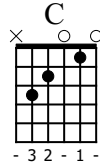

Shake It Off

♩ = 80

Am C G G

First line of guitar tablature showing Am, C, G, and G chords. The Am section has a 4/4 time signature. The Am chord is played with notes 0, 1, 2, 2, 0 on strings 1-5. The C chord has notes 0, 1, 2, 3 on strings 1-4. The G chord has notes 3, 3, 0, 0, 2, 3 on strings 1-6.

Am C

Second line of guitar tablature showing Am and C chords. The Am section has notes 0, 1, 2, 2, 0 on strings 1-5. The C section has notes 0, 1, 2, 3 on strings 1-4. Rhythmic notation includes quarter notes, eighth notes, and rests.

G G

Third line of guitar tablature showing G chords. The G chord has notes 3, 3, 0, 0, 2, 3 on strings 1-6. Rhythmic notation includes quarter notes, eighth notes, and rests.