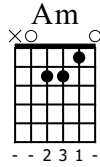

Shake It Off

♩ = 80

Am C G G

First line of guitar tablature showing Am, C, G, and G chords. The Am section has a 4/4 time signature. The Am chord is played with notes 0, 1, 2, 2, 0 on strings 1-5. The C chord has notes 0, 1, 2, 3 on strings 1-4. The G chord has notes 3, 3, 0, 0, 2, 3 on strings 1-6.

Am C

Second line of guitar tablature showing Am and C chords. The Am section has notes 0, 1, 2, 2, 0 on strings 1-5. The C section has notes 0, 1, 2, 3 on strings 1-4. Rhythmic notation includes quarter notes, eighth notes, and rests.

G G

Third line of guitar tablature showing G chords. The G chord has notes 3, 3, 0, 0, 2, 3 on strings 1-6. Rhythmic notation includes quarter notes, eighth notes, and rests.