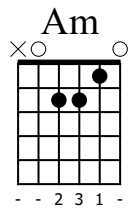

# Don't Cry (MID ver)

Standard tuning

♩ = 80

Am Dm

G Am Dm

G