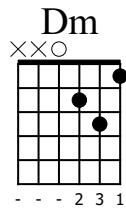

# Don't Cry (MID ver)

Standard tuning

♩ = 80

Am Dm

G Am Dm

G