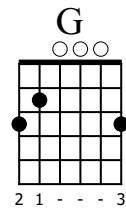

# Don't Cry (MID ver)

Standard tuning

♩ = 80

Am Dm

G Am Dm

G